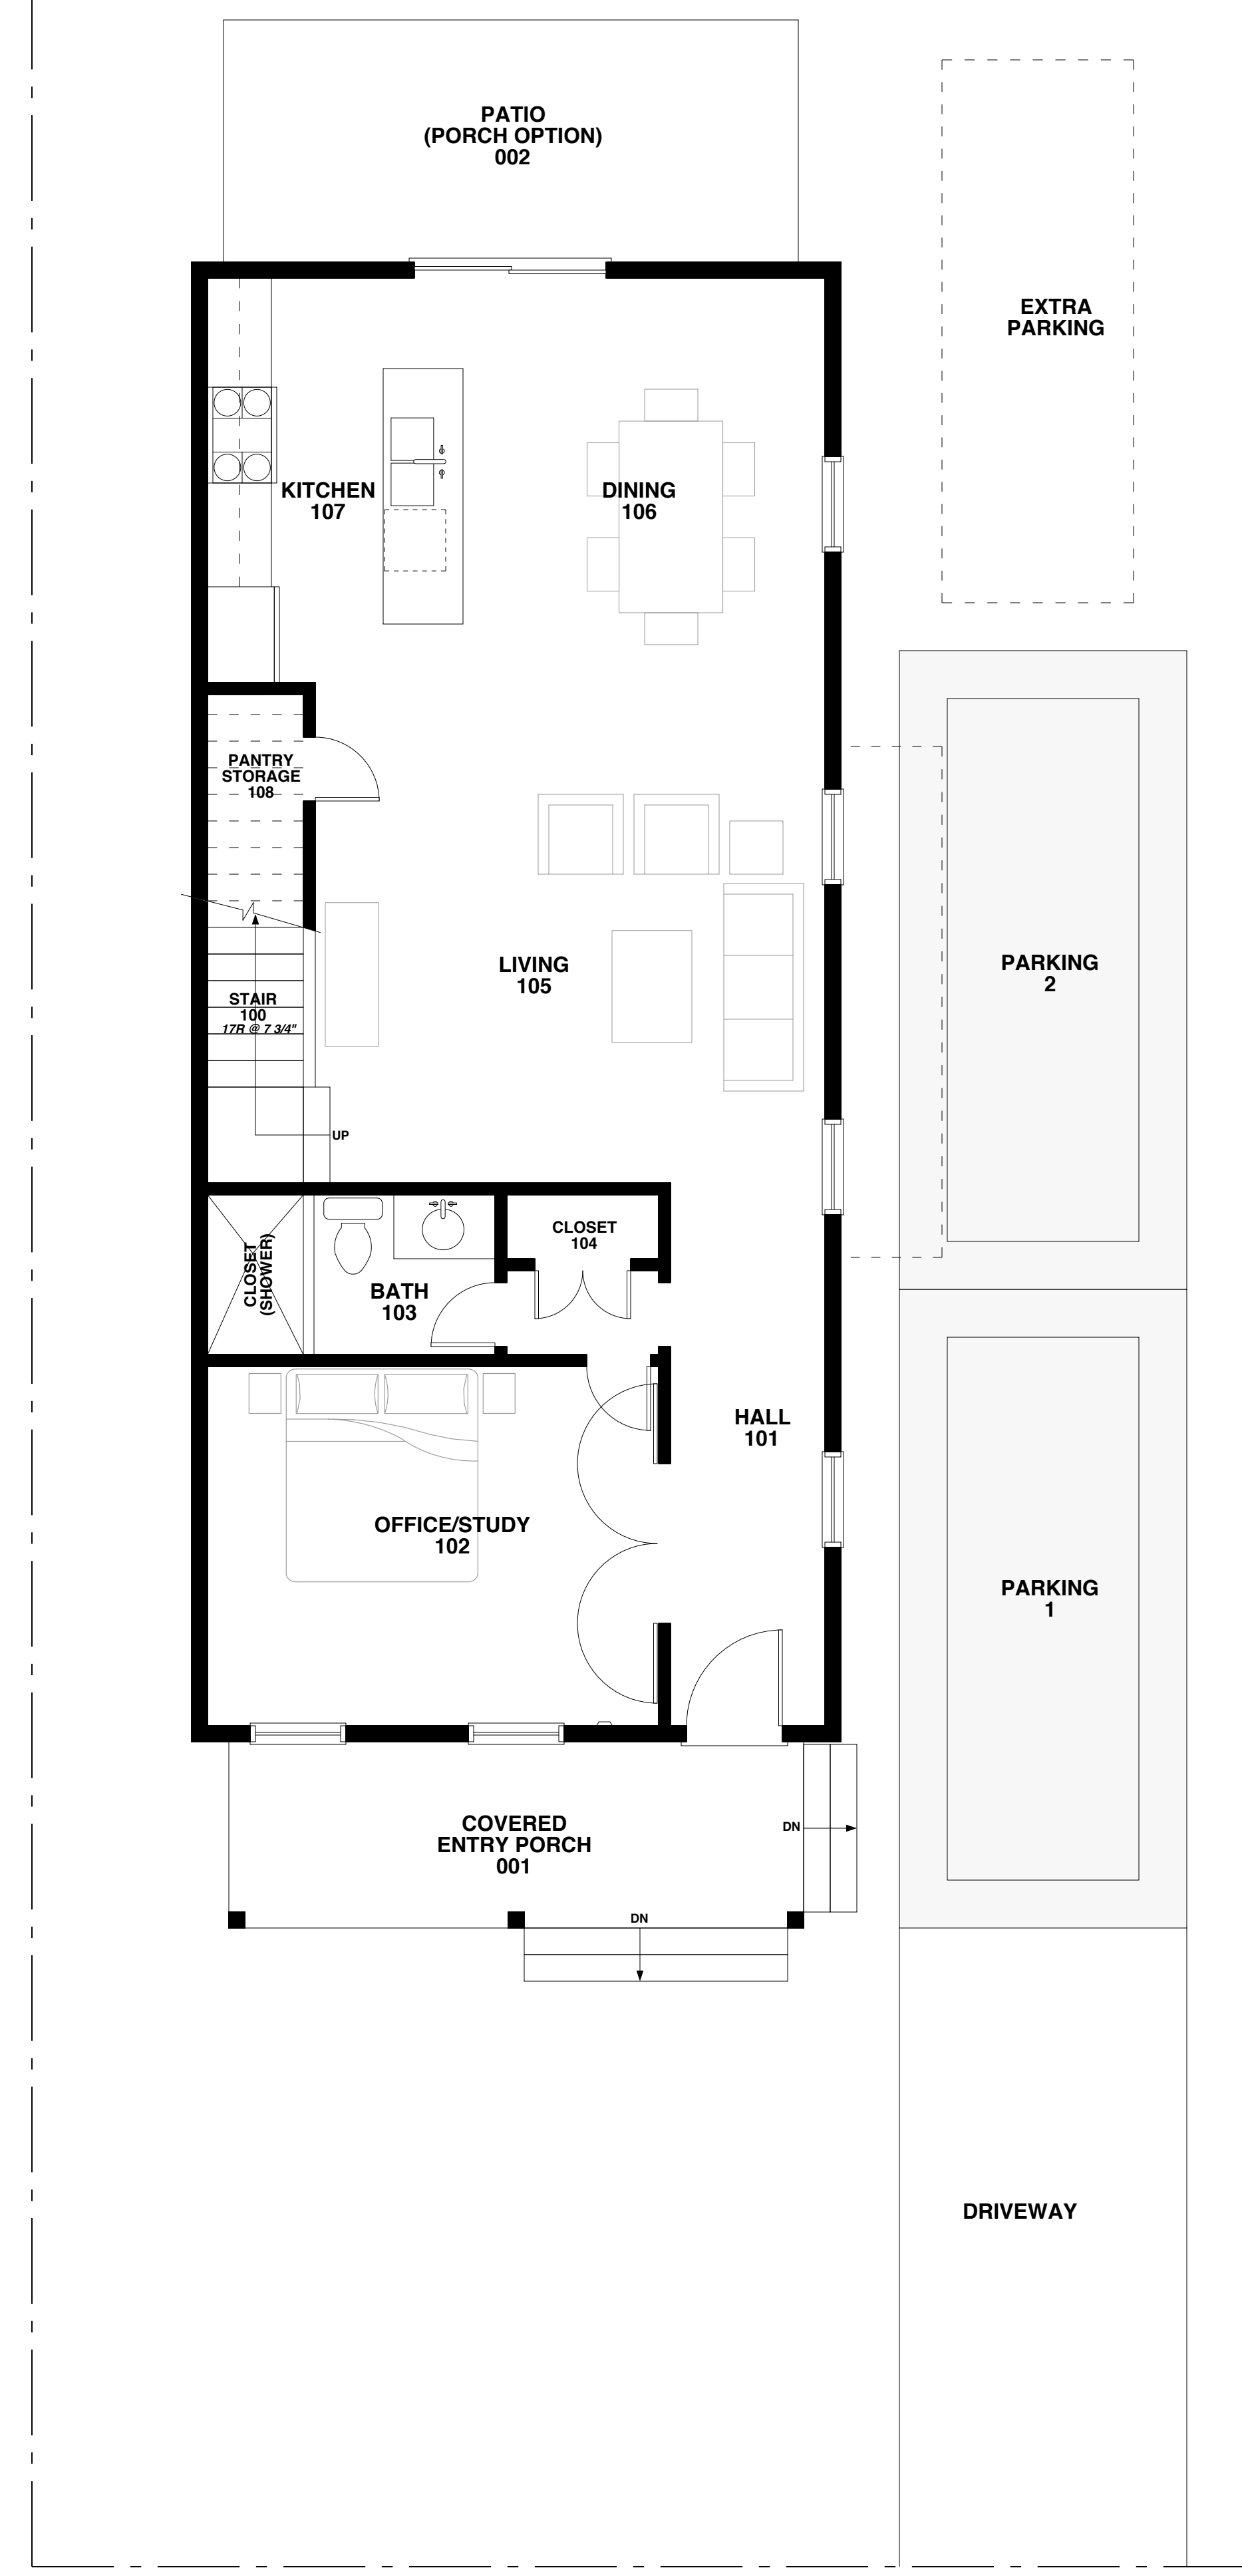

"GEORGE-20 FT. WIDE"

\*LOT 6

**FIRST FLOOR PLAN**  
920 SQFT  
(1,880 SQFT-TOTAL)

**SECOND FLOOR PLAN**  
960 SQFT  
(1,880 SQFT-TOTAL)

**7054 SHEM DRIVE**  
NEW SINGLE FAMILY RESIDENCES  
MT. PLEASANT, SOUTH CAROLINA

FLOOR PLANS