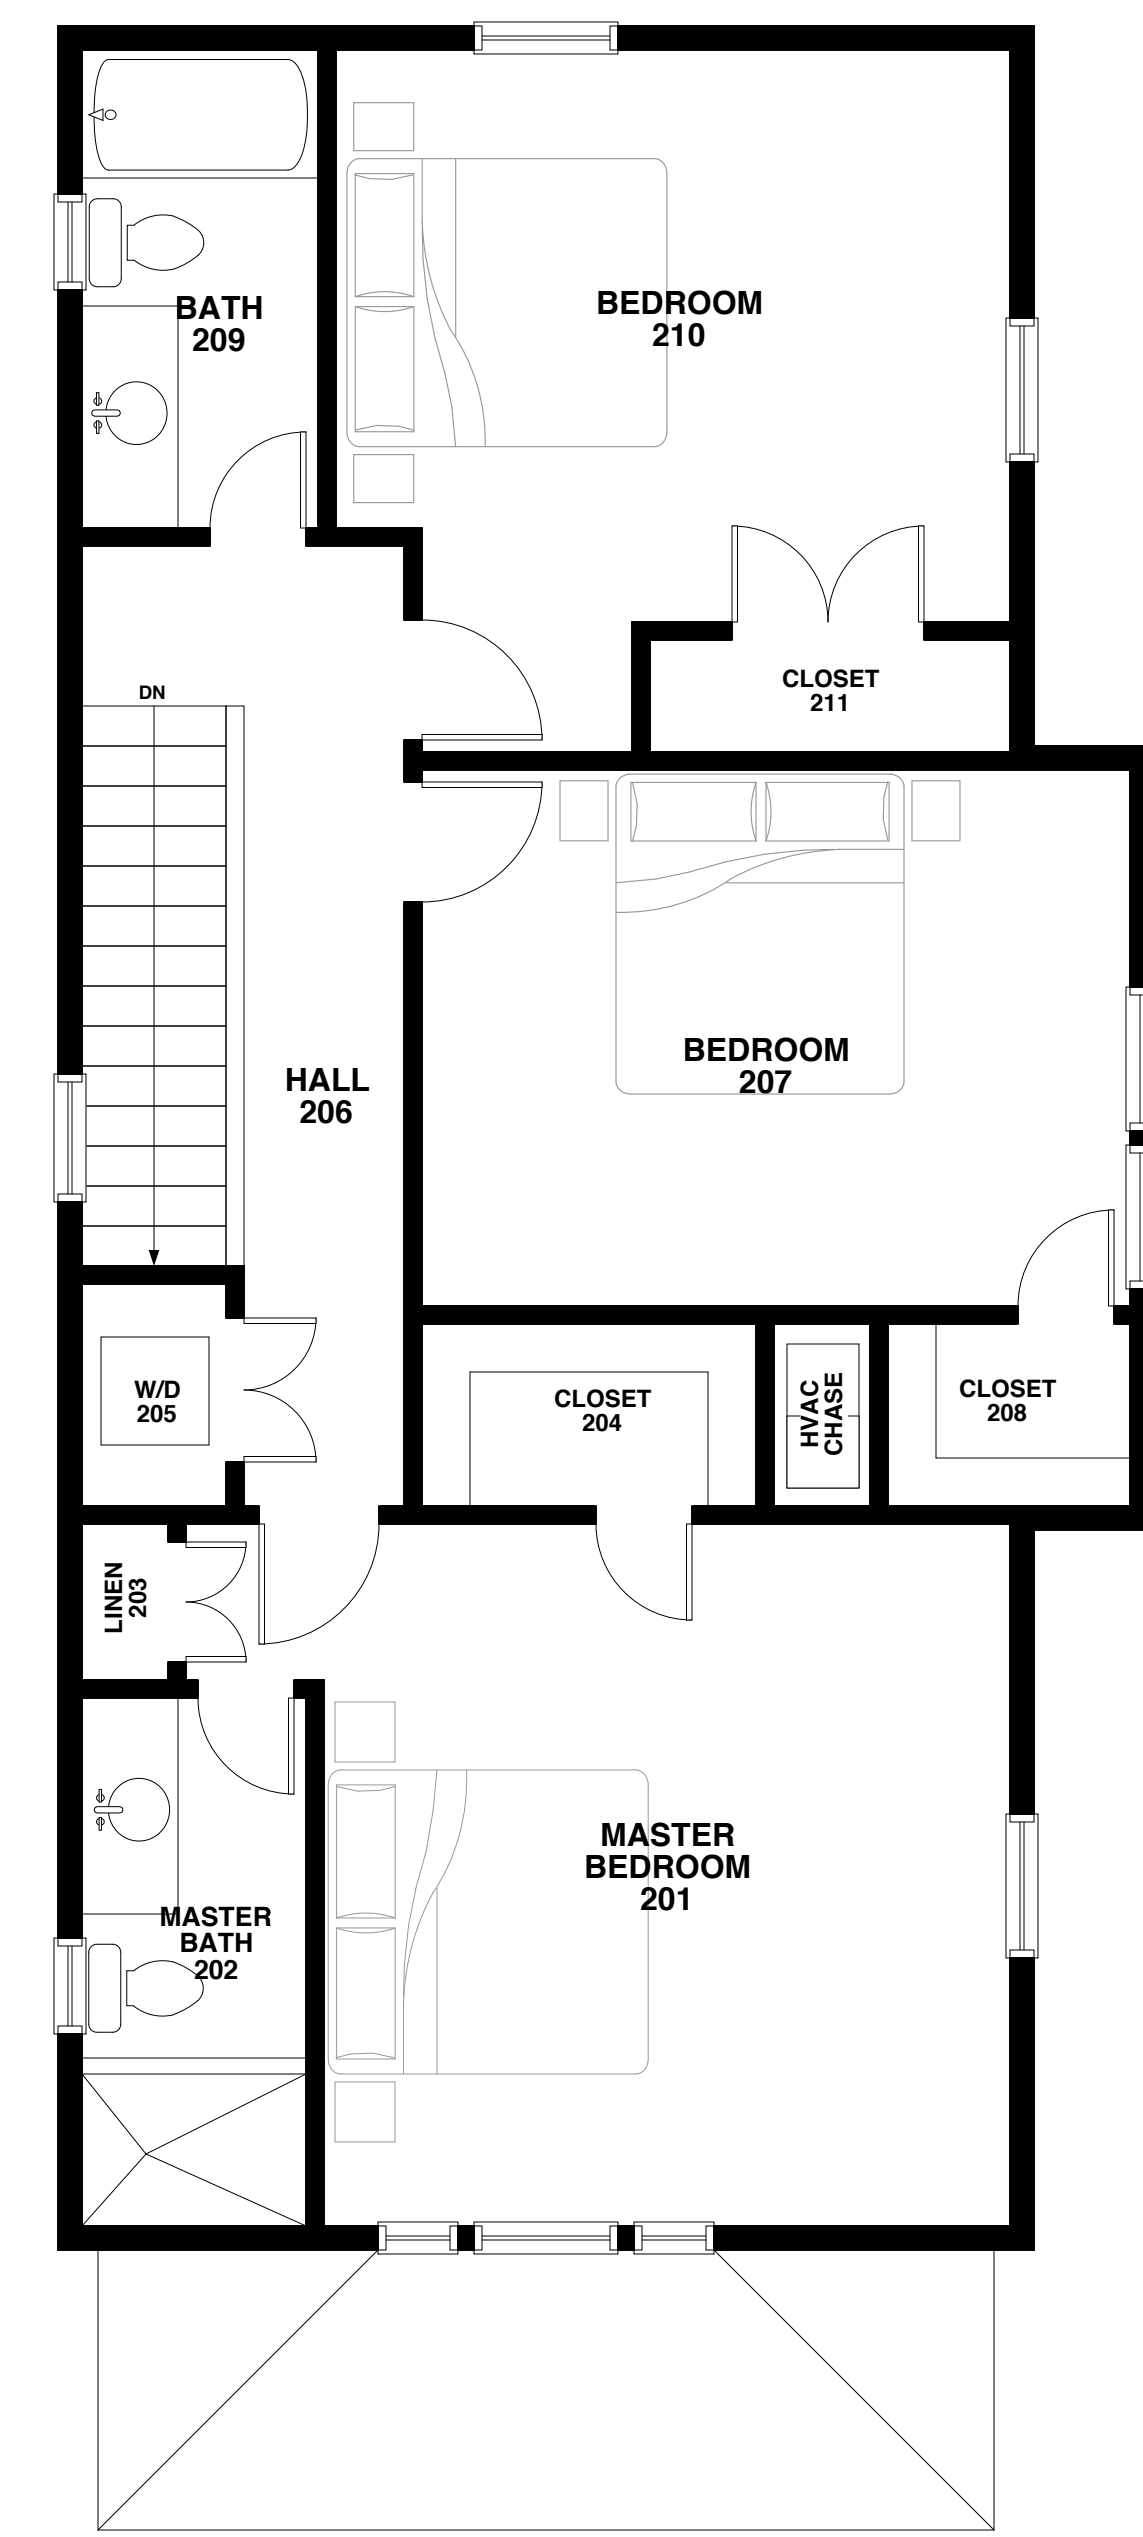

"GEORGE-20 FT. WIDE"

\*LOT 6

**FIRST FLOOR PLAN**  
920 SQFT  
(1,880 SQFT-TOTAL)

**SECOND FLOOR PLAN**  
960 SQFT  
(1,880 SQFT-TOTAL)

**7054 SHEM DRIVE**  
NEW SINGLE FAMILY RESIDENCES  
MT. PLEASANT, SOUTH CAROLINA

FLOOR PLANS